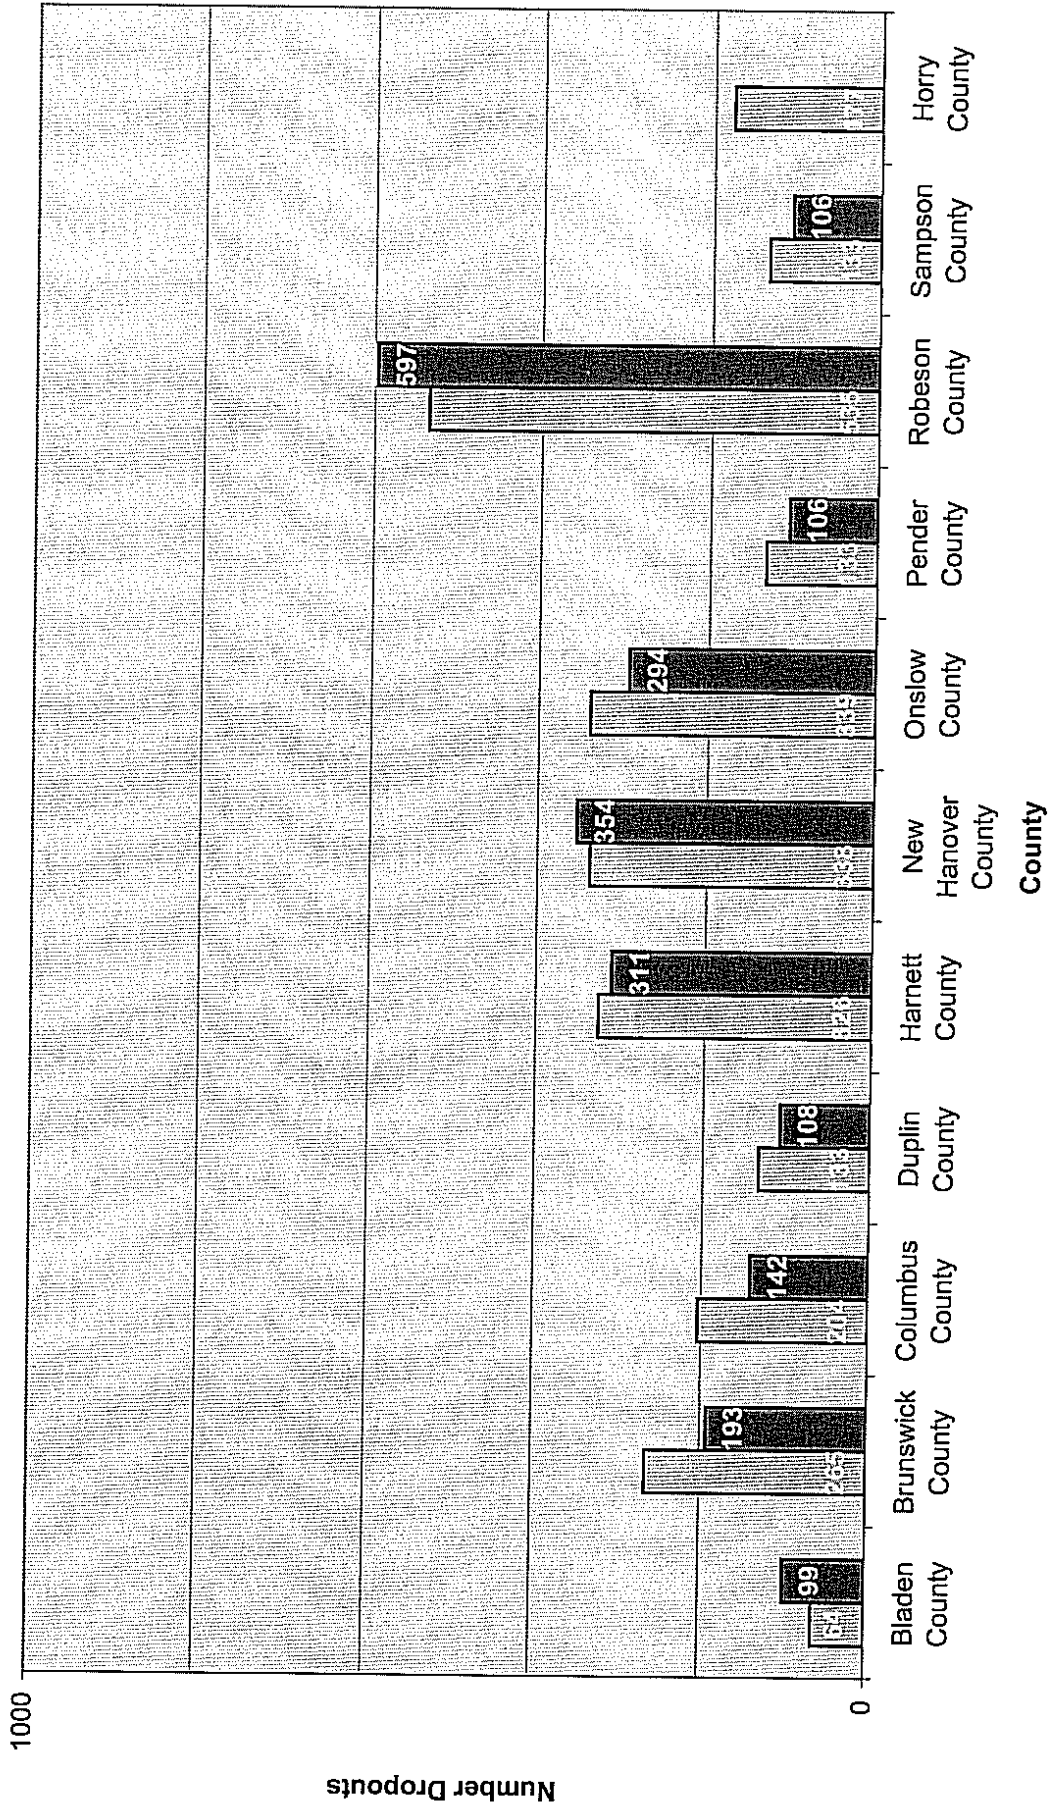

***HIGH SCHOOL
DROPOUTS***

Number of Public High School Dropouts for 2002 and 2003 for CCHA Region

<u>County</u>	<u>Number of Dropouts</u>
2002	
Bladen County	64
Brunswick County	265
Columbus County	204
Duplin County	133
Harnett County	326
New Hanover County	338
Onslow County	339
Pender County	133
Robeson County	535
Sampson County	133
Horry County	177
NC	20202
SC	6224
2003	
Bladen County	99
Brunswick County	193
Columbus County	142
Duplin County	108
Harnett County	311
New Hanover County	354
Onslow County	294
Pender County	106
Robeson County	597
Sampson County	106
NC	18964
SC	no data

*No Horry data for 2003

Number of Public High School Dropouts for 2002 and 2003 for CCHA

2002
 2003